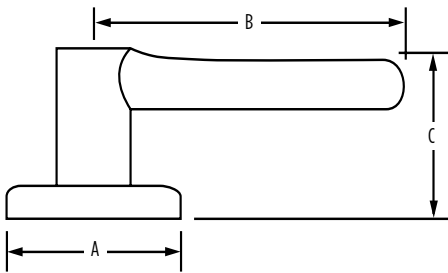

WESTLEY

Box Pack Specifications

SATIN NICKEL

SATIN CHROME

AVAILABLE FUNCTIONS:

Passage

Privacy

Inactive

SPECIFICATIONS

Door Prep	Cross Bore 2-1/8" Edge Bore 1" Latch Face 1"x2-1/4"
Backset	Adjustable to 2-3/8" or 2-3/4"
Door Thickness	1-3/8"-1-3/4" doors standard thickness
Faceplates	1"x2-1/4" Includes square corner and drive-in
Strikes	2-1/4" full lip. Includes square corner and radius corner
Bolt	1/2" throw. Nickel plated
Door Handing	Reversible for right or left-handed doors
ANSI/BHMA	A156.5 Grade 3
ADA	N/A
ASTM	All Weiser product meets ASTM E 331 water penetration testing

Dimensions	A	B	C	C (Keyed)
Westley	2 9/16"	4 3/8"	2 5/16"	

WARRANTY:

Safelock by Weiser™ products provide a "Lifetime Mechanical & 5 Year-Limited Finish Warranty" that covers all defects in material and workmanship. For more information, please visit ca.weiserlock.com/en/warranty/.